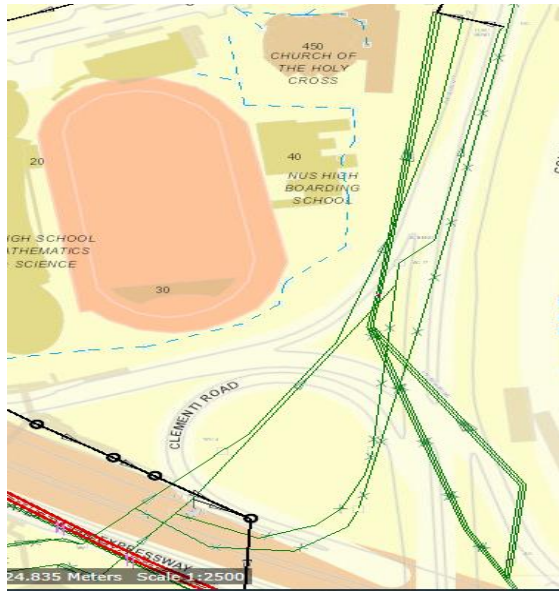

# Location of Ayer Rajah Pumping Mains and examples of CCTV footages

The pipeline in green is Ayer Rajah Pumping Mains

Example of CCTV footage - Presence of a Gradual Bend

Example of CCTV footage – Submerged in Water