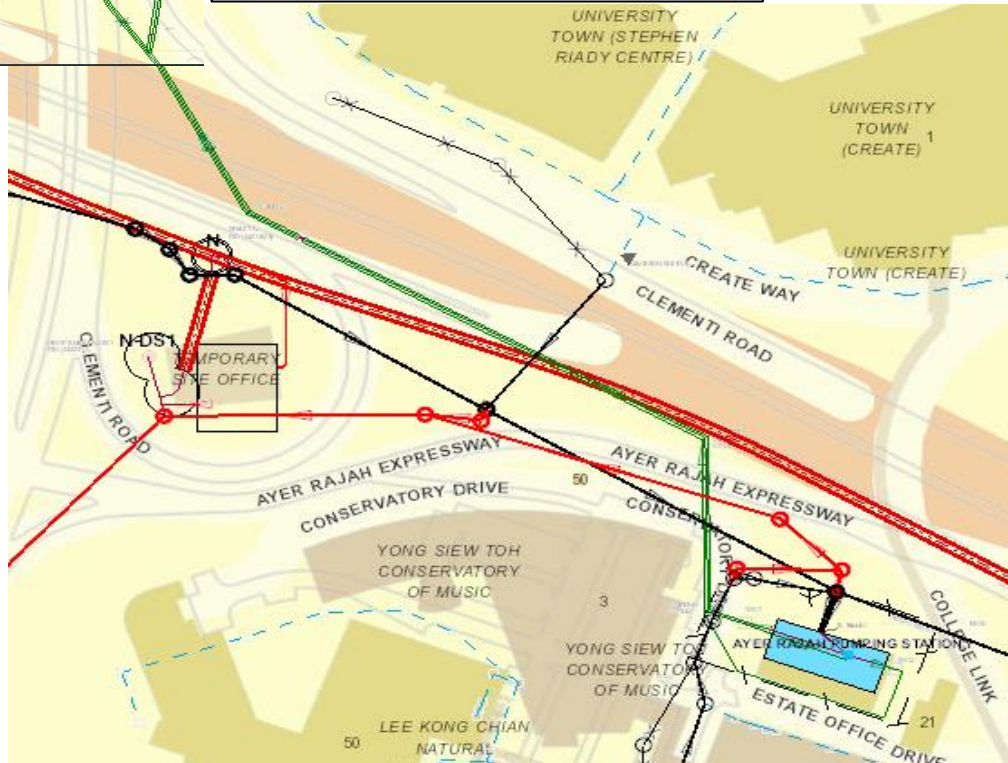

# Location of Ayer Rajah Pumping Mains and examples of CCTV footages

The pipeline in green is Ayer Rajah Pumping Mains

Example of CCTV footage - Presence of a Gradual Bend

Example of CCTV footage – Submerged in Water