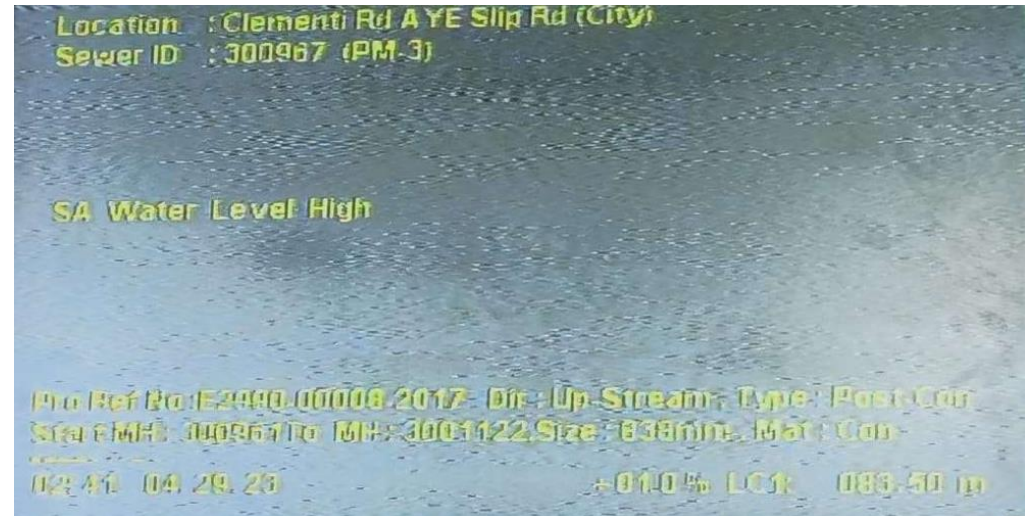

# Location of Ayer Rajah Pumping Mains and examples of CCTV footages

The pipeline in green is Ayer Rajah Pumping Mains

Example of CCTV footage - Presence of a Gradual Bend

Example of CCTV footage – Submerged in Water