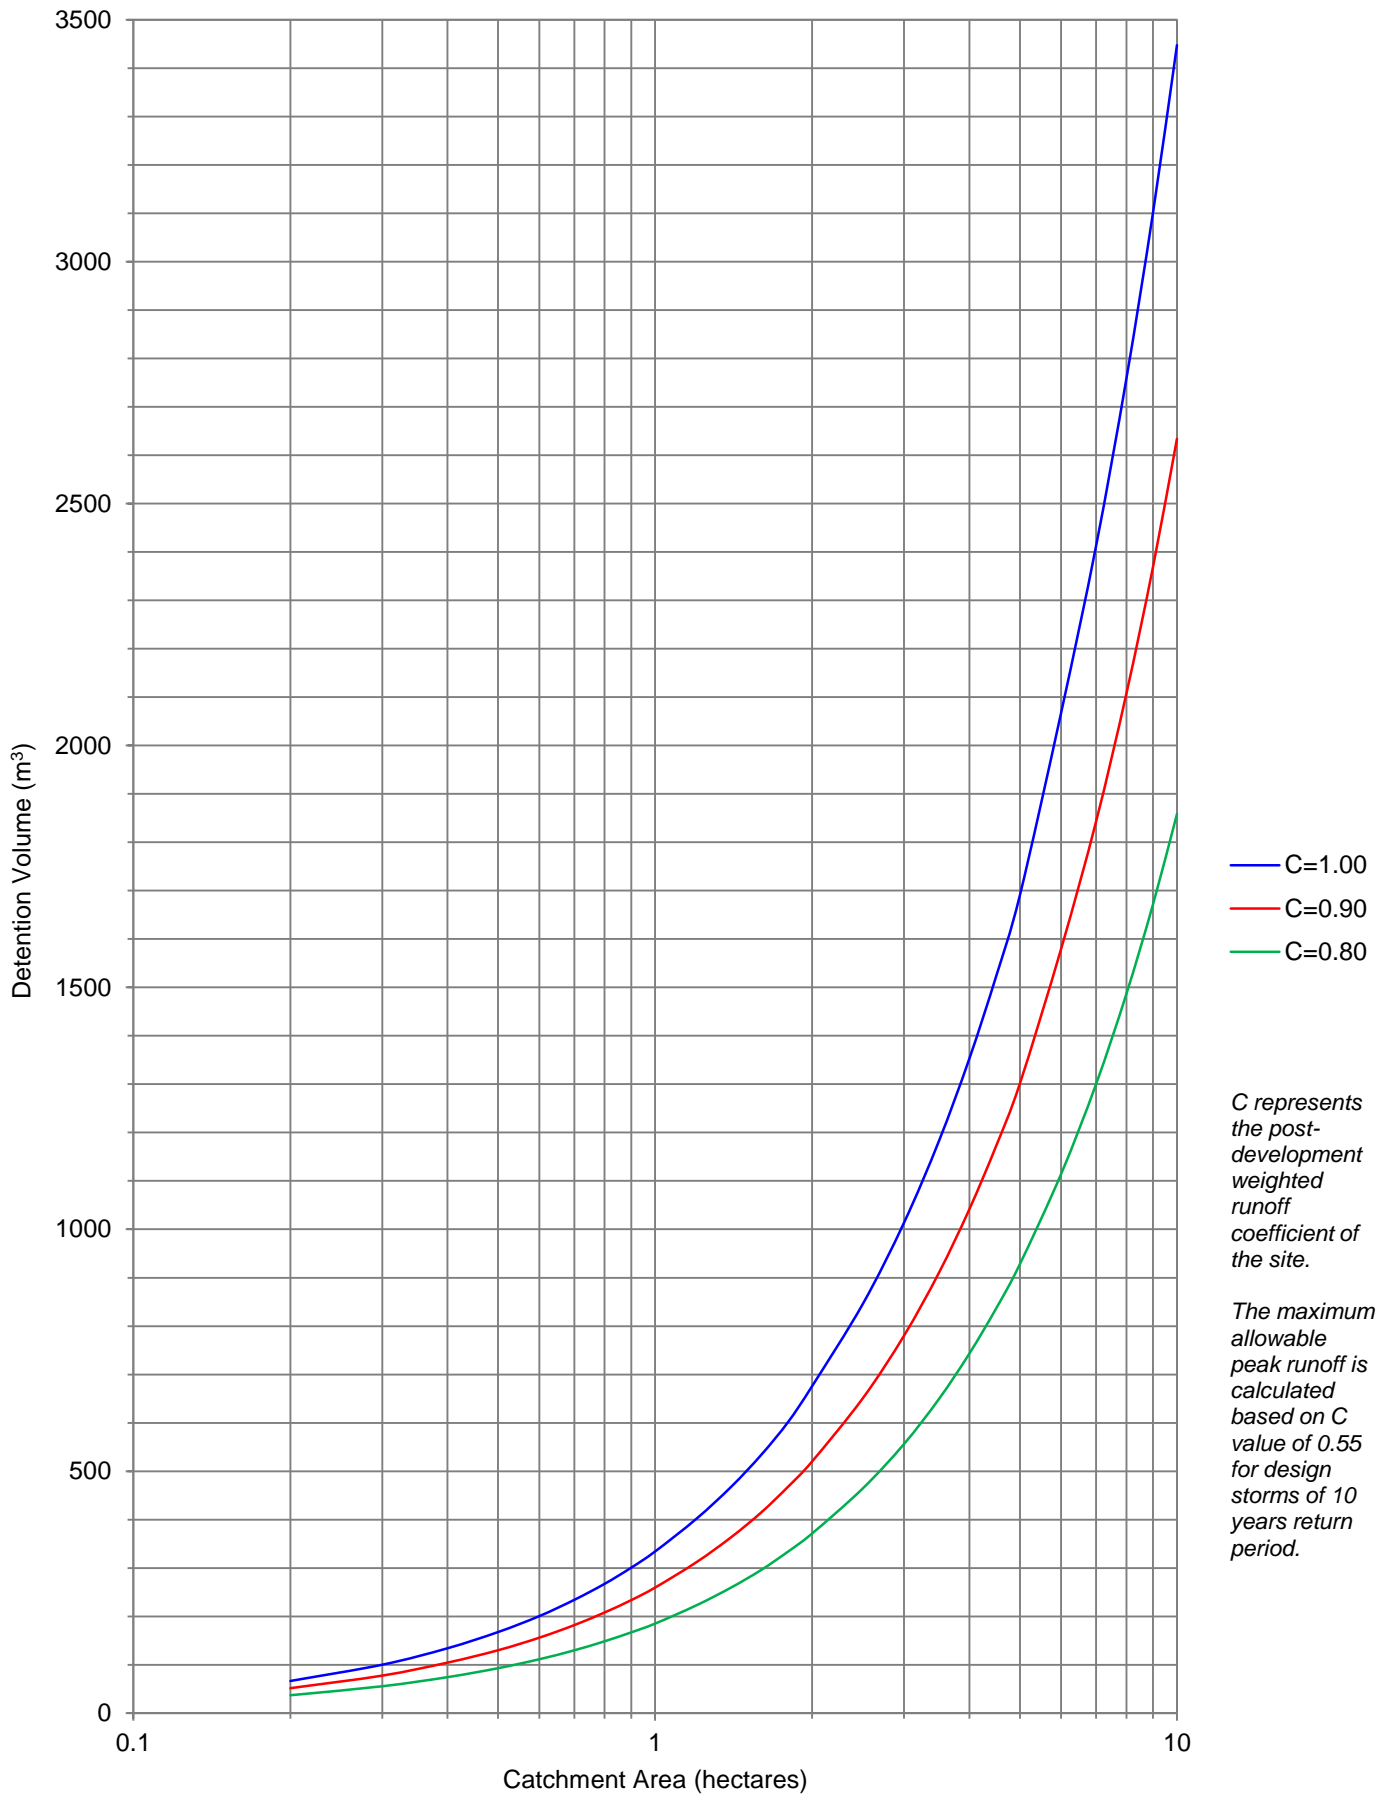

Estimated Volume of Online Detention System

Note: The chart provides an indicative estimate of the volume required for an online detention system only. The Qualified Person shall determine the type of detention system and number of sub-catchments best suited for the site.