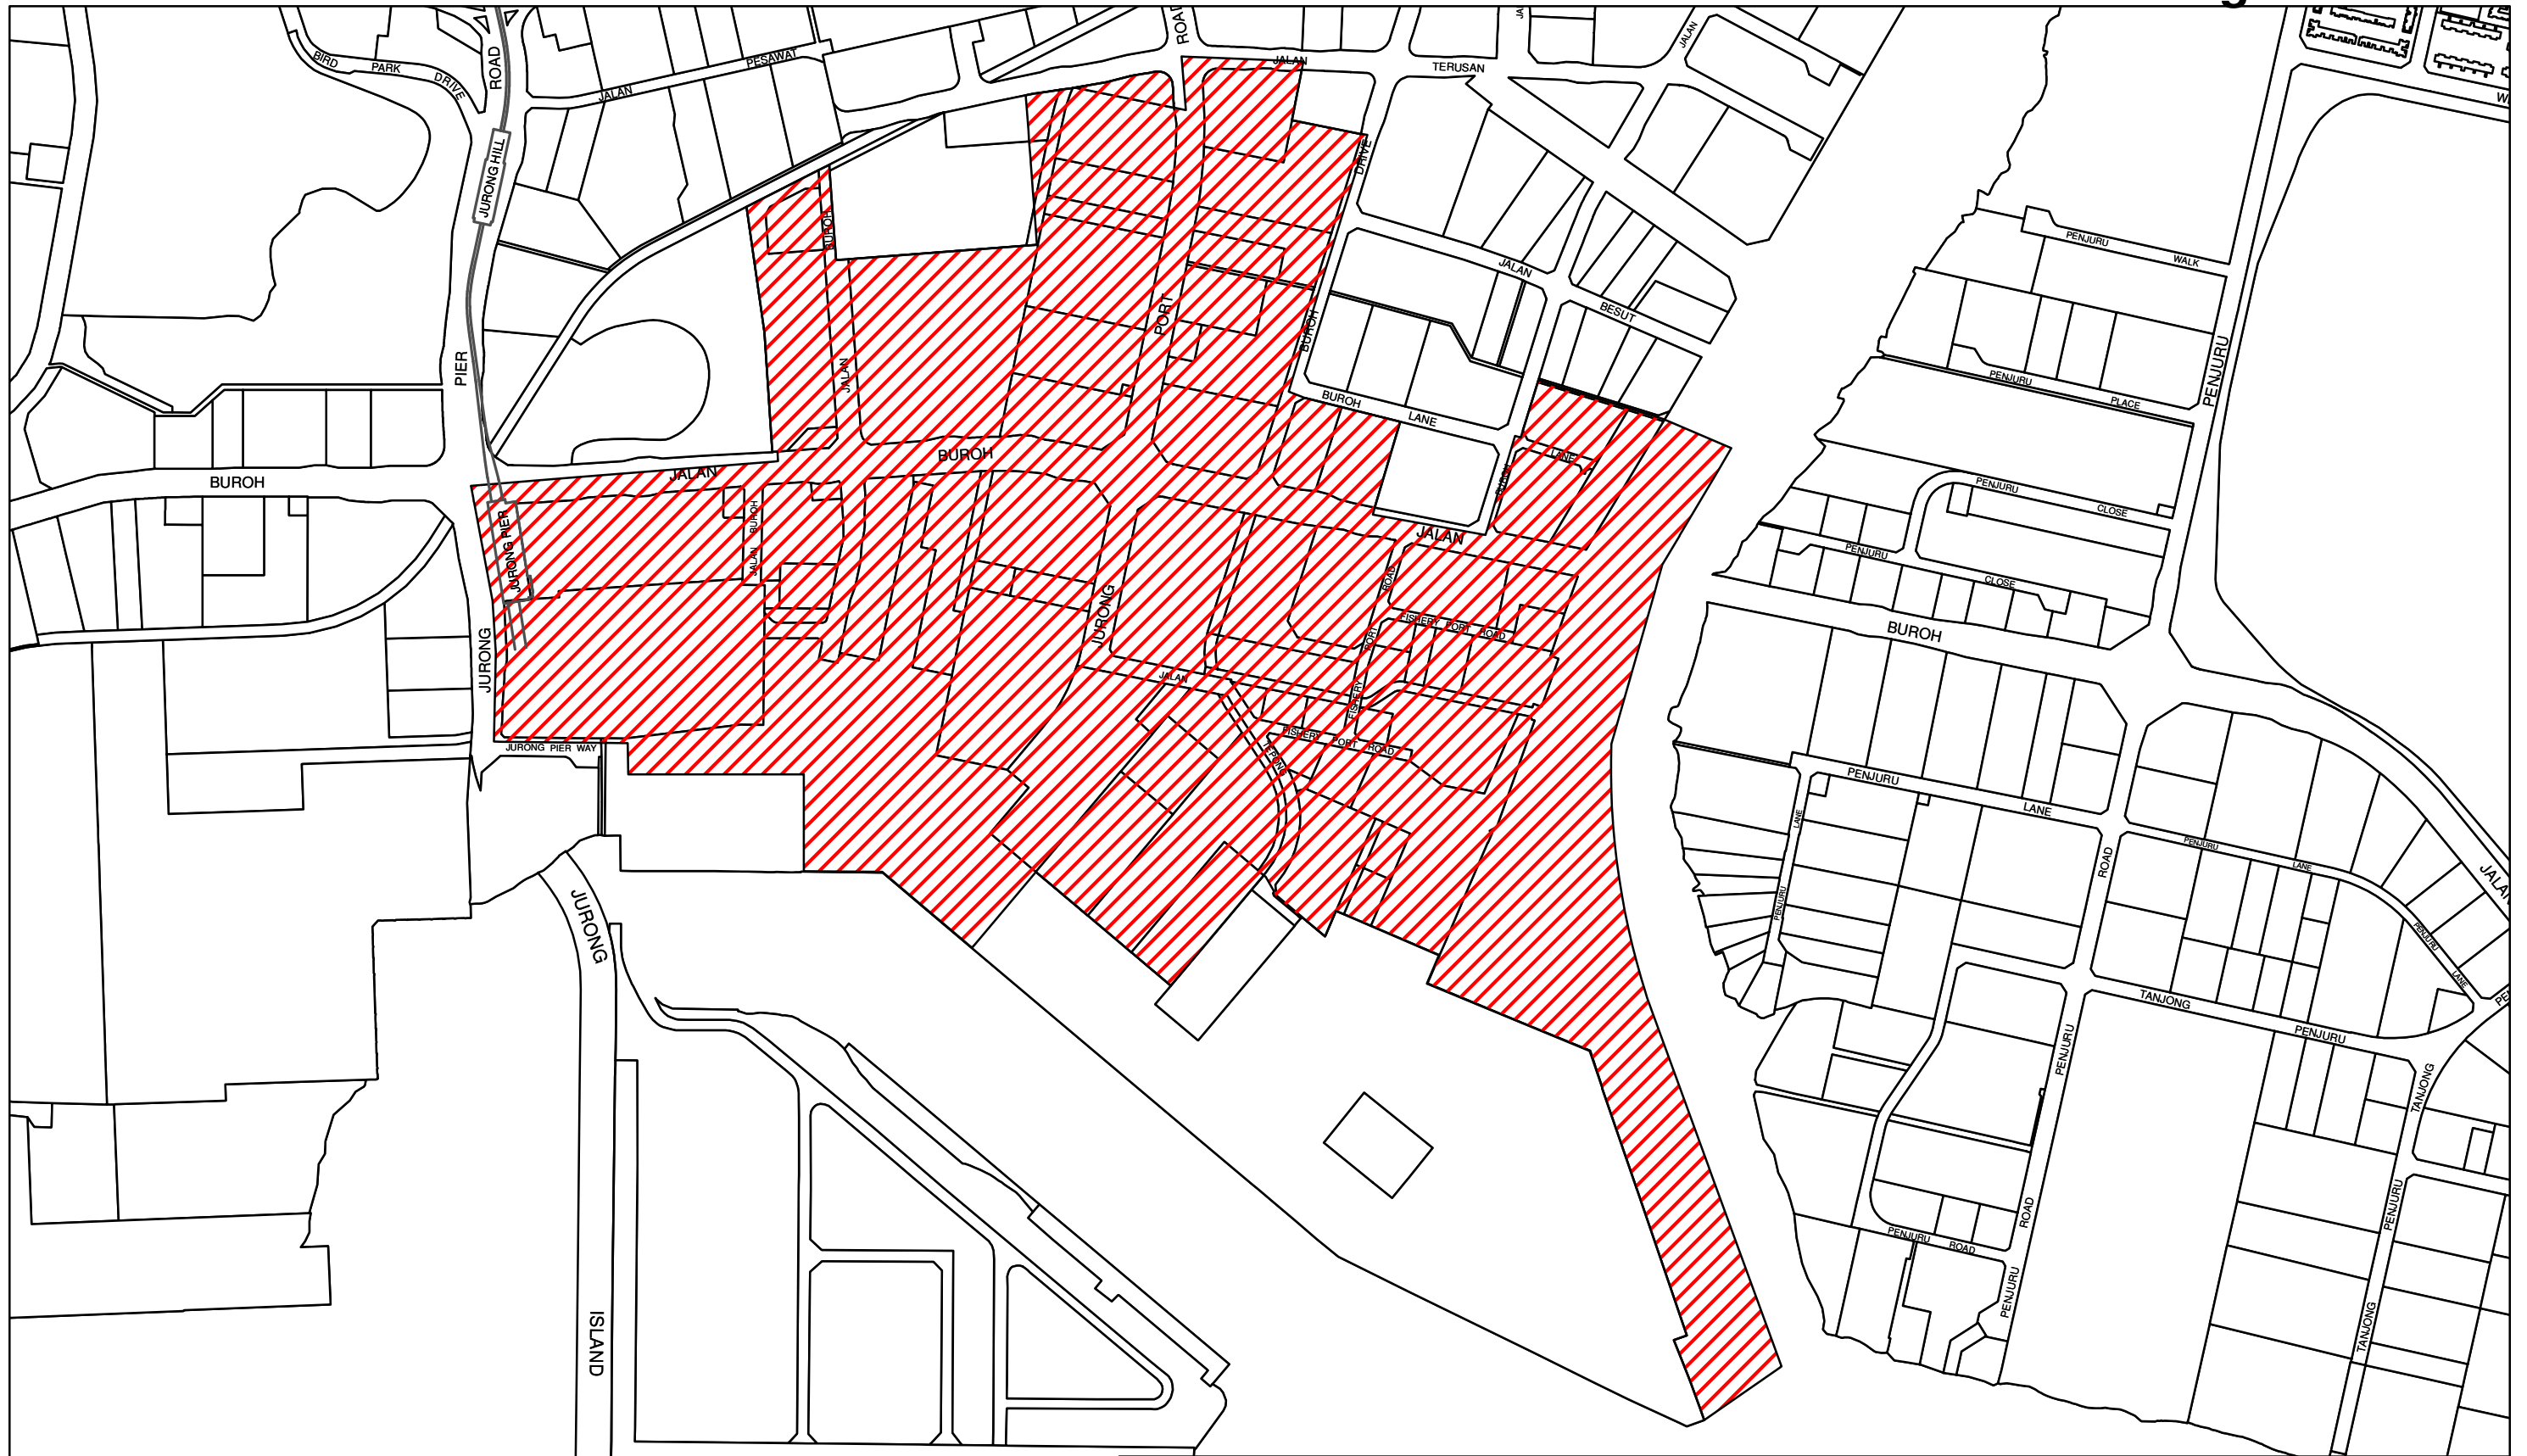

# Factory Converted Dormitory (FCD) Red Zone

Updated as of 12 Sep 2024

# International Road

## Legend

-  Specified List Area
-  New dormitories/increase in workers in existing dormitories not allowed

# Jurong Port Road