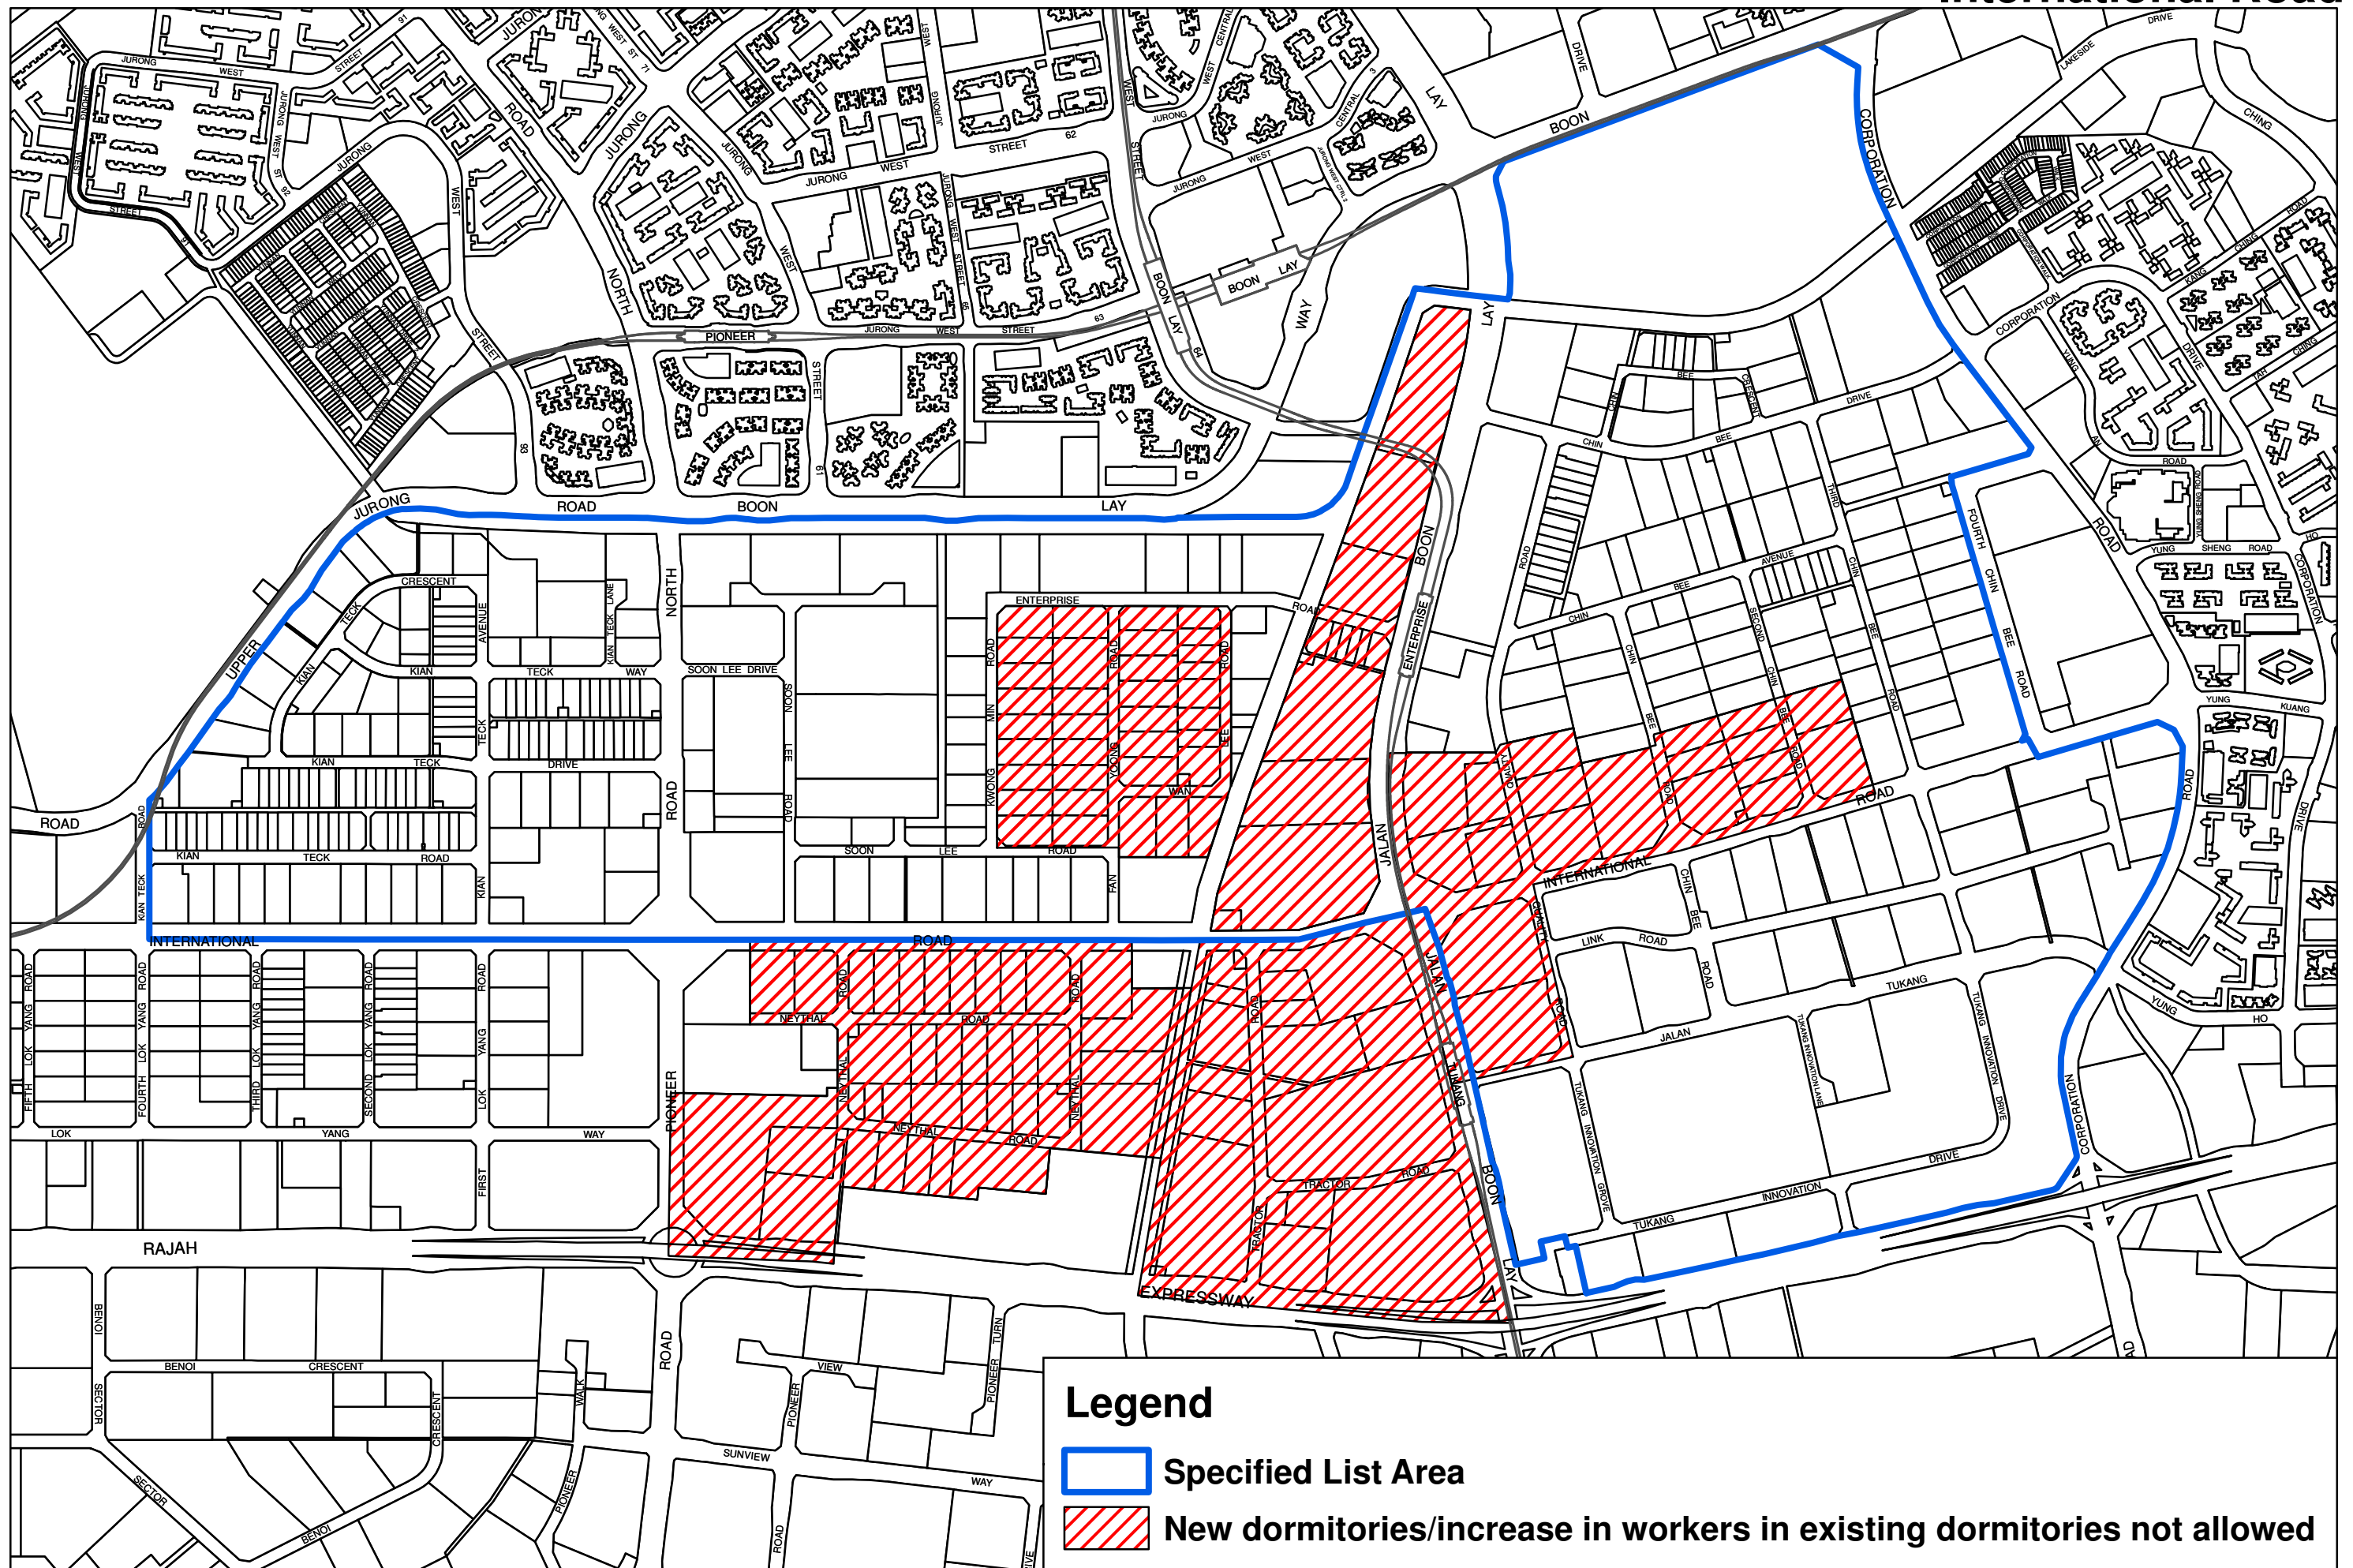

# Factory Converted Dormitory (FCD) Red Zone

Updated as of 12 Sep 2024

# International Road

## Legend

-  Specified List Area
-  New dormitories/increase in workers in existing dormitories not allowed