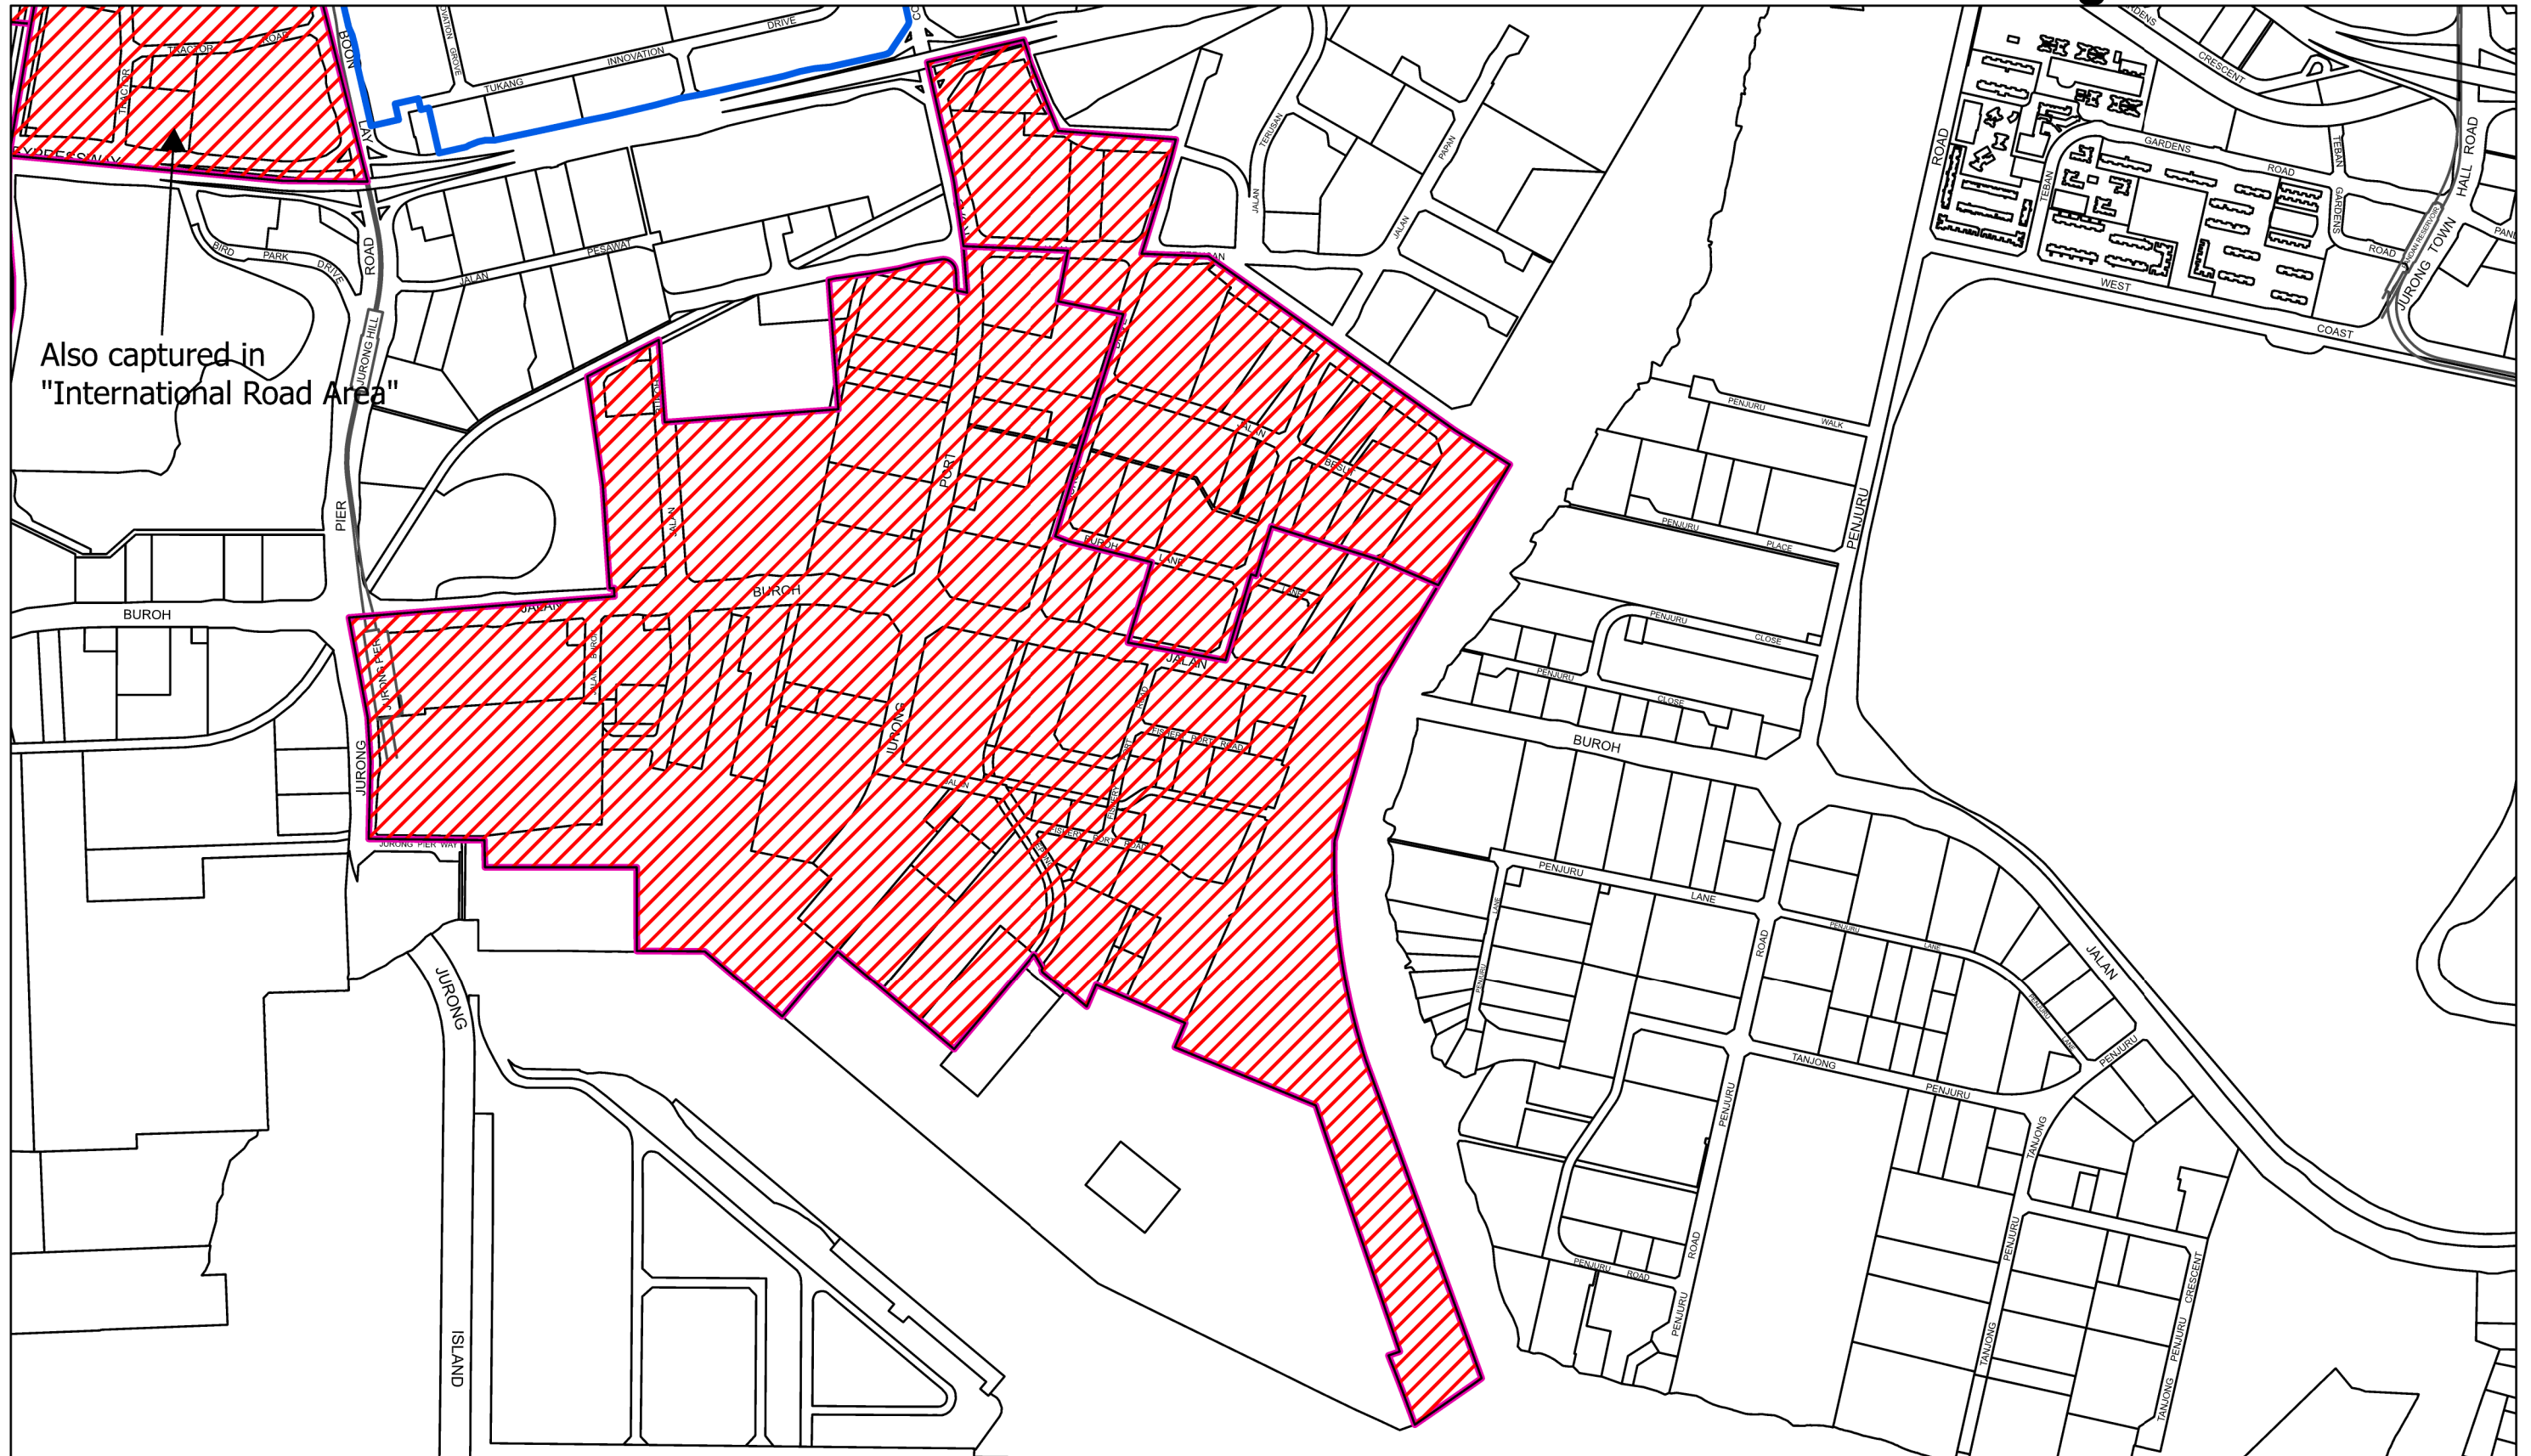

Jurong Port Road Area

Also captured in
"International Road Area"

Legend

Specified List Area

New dormitories/increase in workers in existing dormitories not allowed